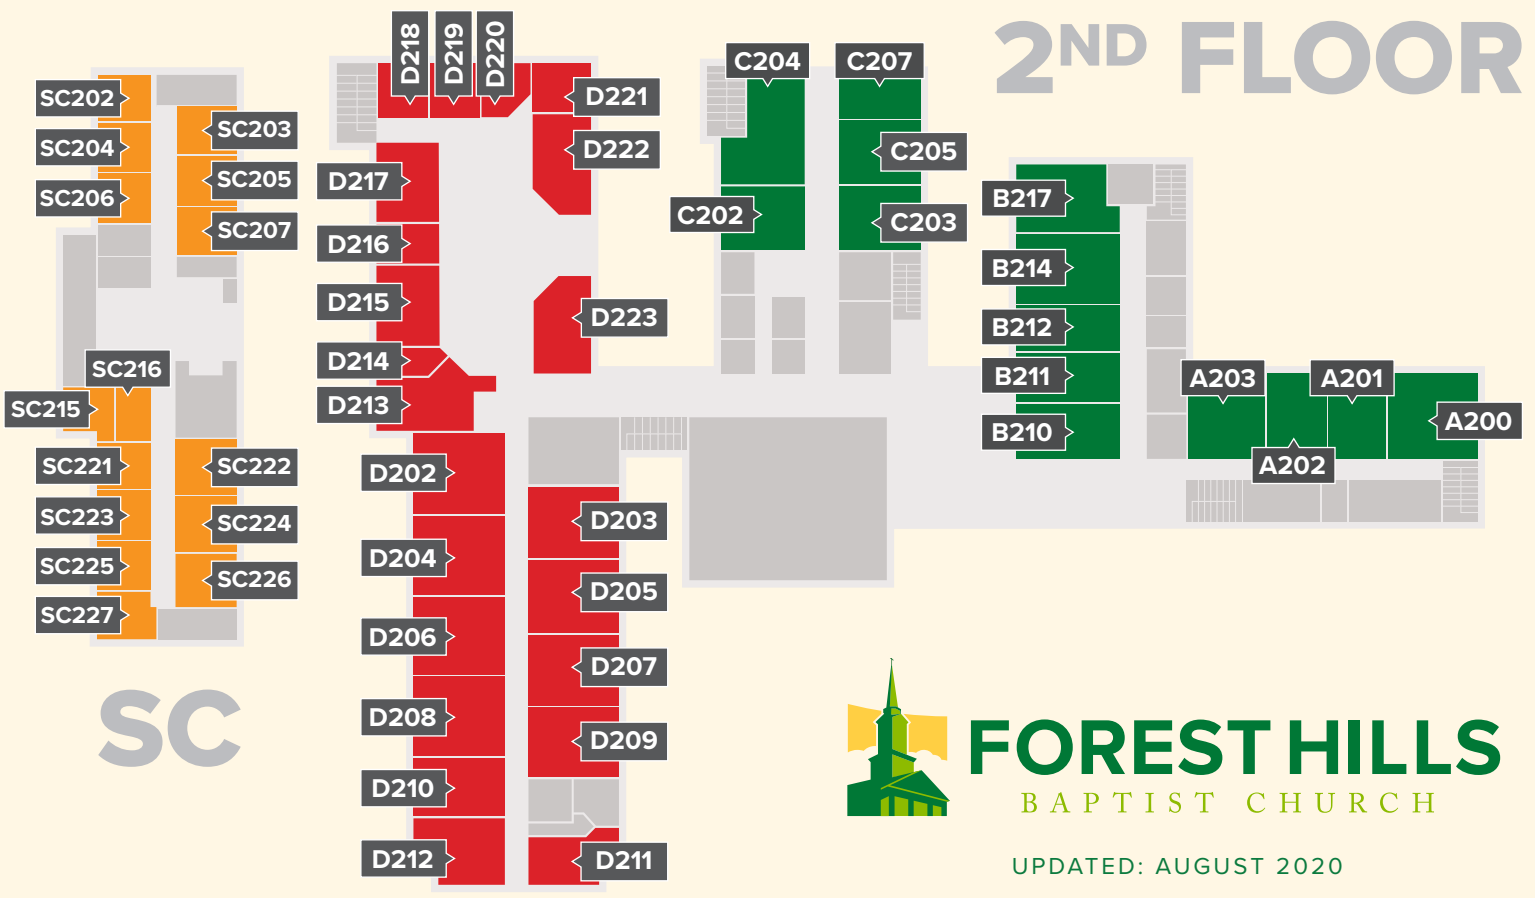

1ST FLOOR

- PRESCHOOL
- CHILDREN
- STUDENTS
- ADULTS

SC

2ND FLOOR

SC