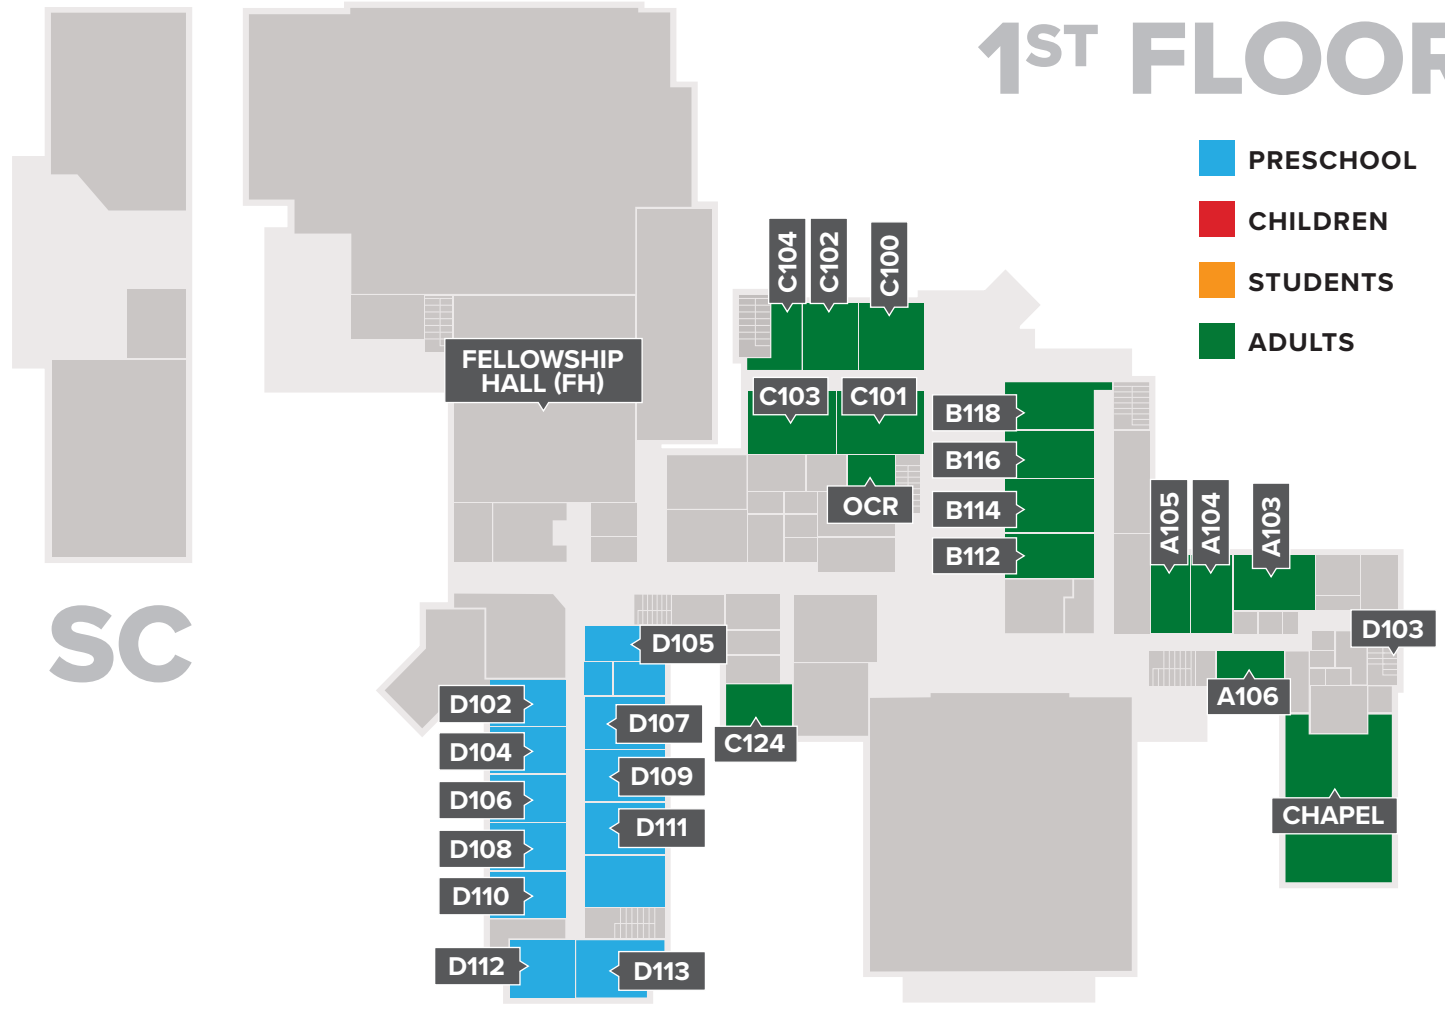

1ST FLOOR

- PRESCHOOL
- CHILDREN
- STUDENTS
- ADULTS