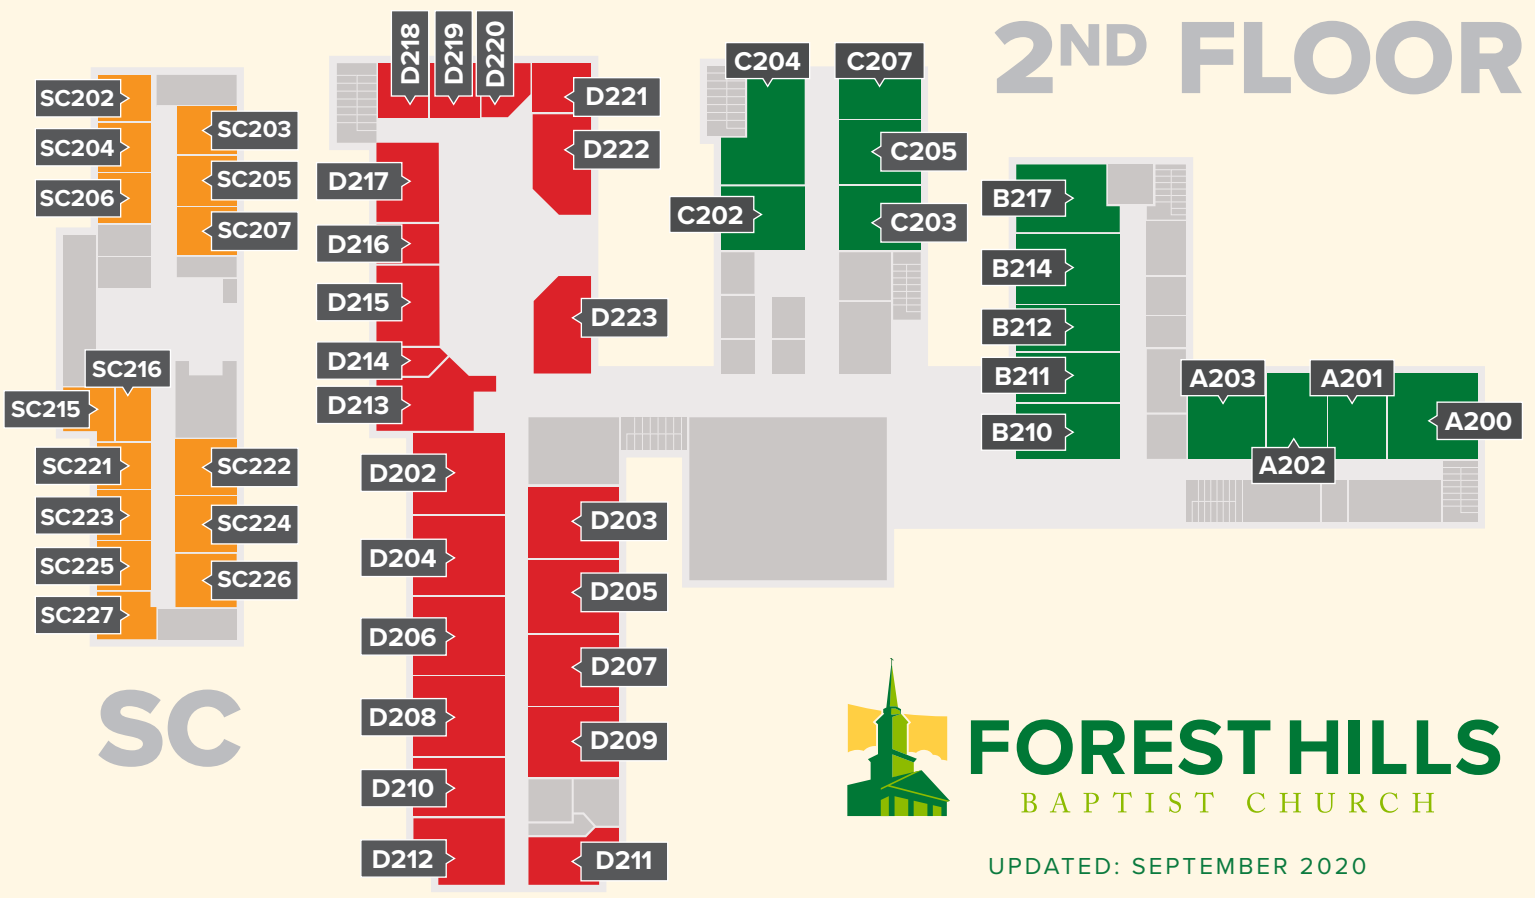

1ST FLOOR

- PRESCHOOL
- CHILDREN
- STUDENTS
- ADULTS

SC

2ND FLOOR

SC