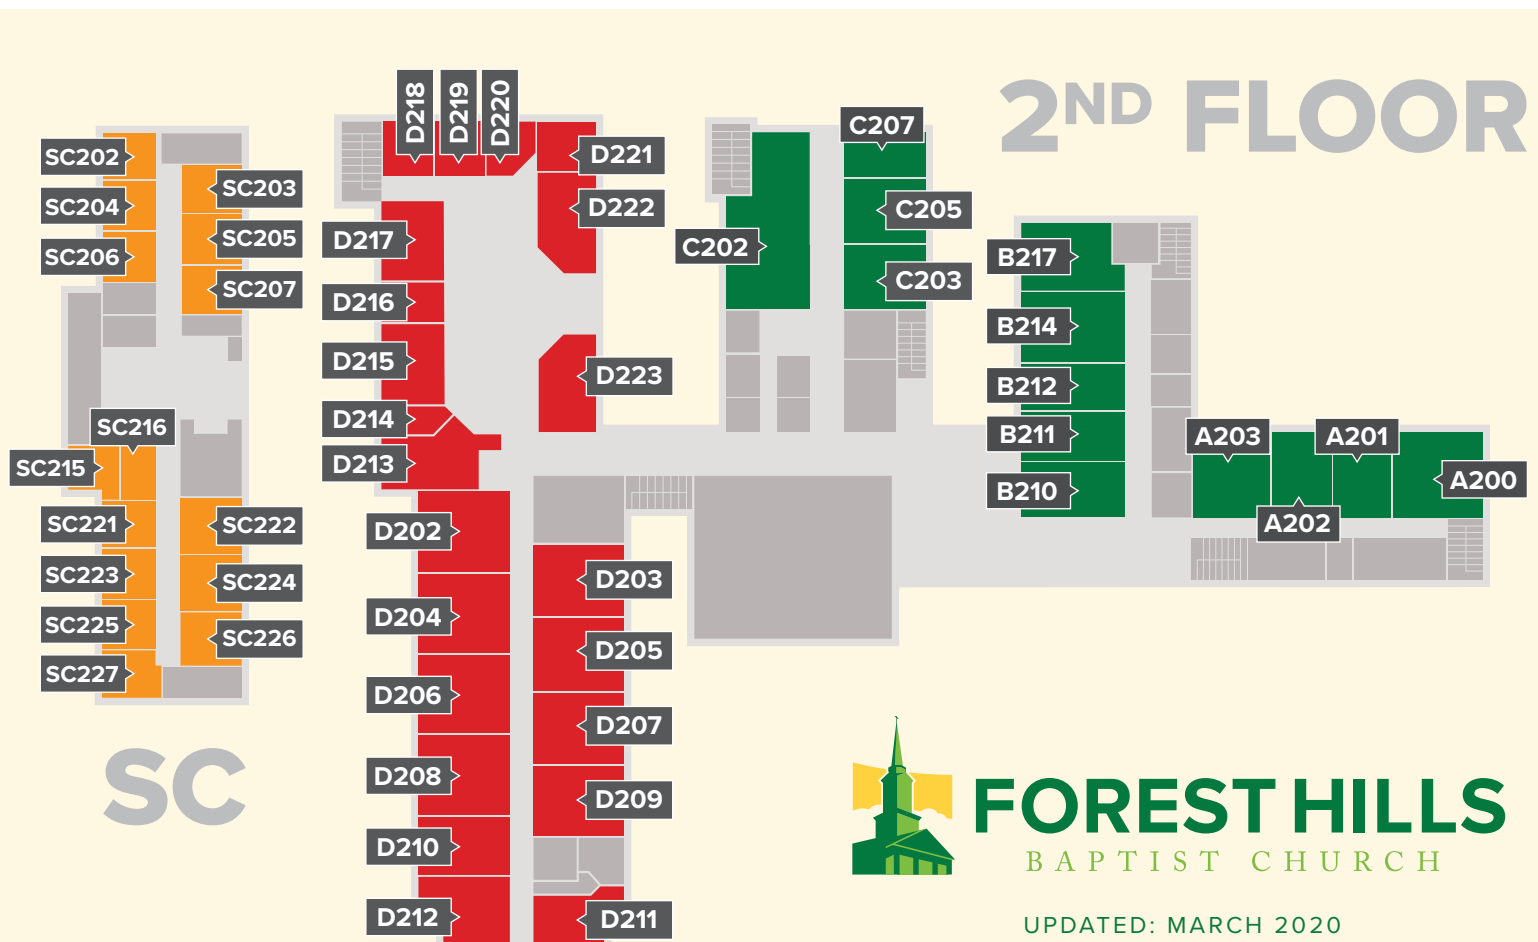

SUNDAY SCHOOL GUIDE

ADULT CLASSES | 8:30AM

CLASS/TEACHER	AGE RANGE	AVG. AGE	GROUP	ROOM
Dear Daughters (Nancy Dunn)	50s – 70s	61	Women	A203
Lee Boggs	50s – 60s	62	Coed	B116
Ken Harms, Jim Woodbury	50s – 60s	63	Coed	B214
Larry Thrailkill	60s – 80s	71	Coed	Chapel
Jean Lorton	60s – 70s	74	Women	A106
Seekers (J. Tillman, T. Gleason, R. Sellwood, B. Sumners)	60+	76	Coed	B114
Moti Sudeen	70+	77	Men	B118

PRESCHOOL CLASSES | 8:30AM

CLASS	AGE	ROOM
Turtles	Infants / Crawlers	D107
Zebras	One Year Olds	D102
Elephants	Two Year Olds	D106
Lions	Three Year Olds	D109
Cheetahs	Fours & PreK	D112

PRESCHOOL CLASSES | 9:45AM

PRESCHOOL CLASSES | 11:10AM

CLASS	AGE	ROOM
Turtles	Infants / Crawlers	D107
Zebras	One Year Olds	D102
Elephants	Two Year Olds	D106
Lions	Three Year Olds	D109
Cheetahs	PreK & Kindergarten	D112

CHILDREN'S CLASSES | 9:45AM